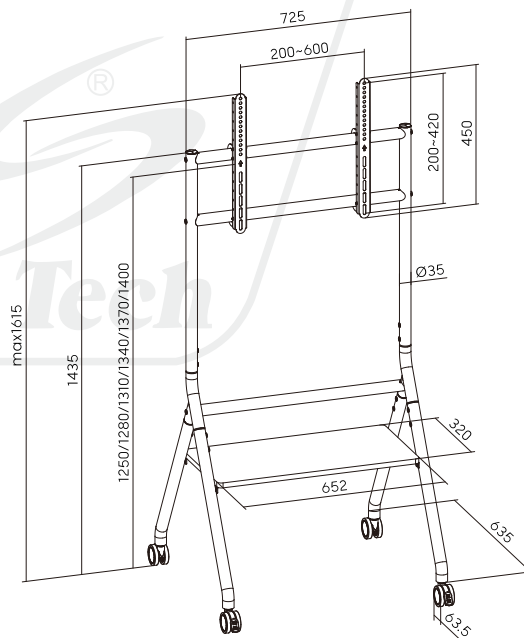

SH 116FS-W

Easel Studio TV Cart

Robust and Stylish Structure
ensures stability and adds elegance

Dimensions (mm)

Screen Size
37"-86"

VESA Compatible
**200x200 300x200
400x200 300x300
400x300 400x400
600x400**

TV RATED
Weight Capacity
80kg/176lbs

DVD RATED
Weight Capacity
10kg/22lbs

Durable Brackets with Hanging Hook
for easy installation

Equipment Shelf
provides extra storage space for office supplies
or AV equipment